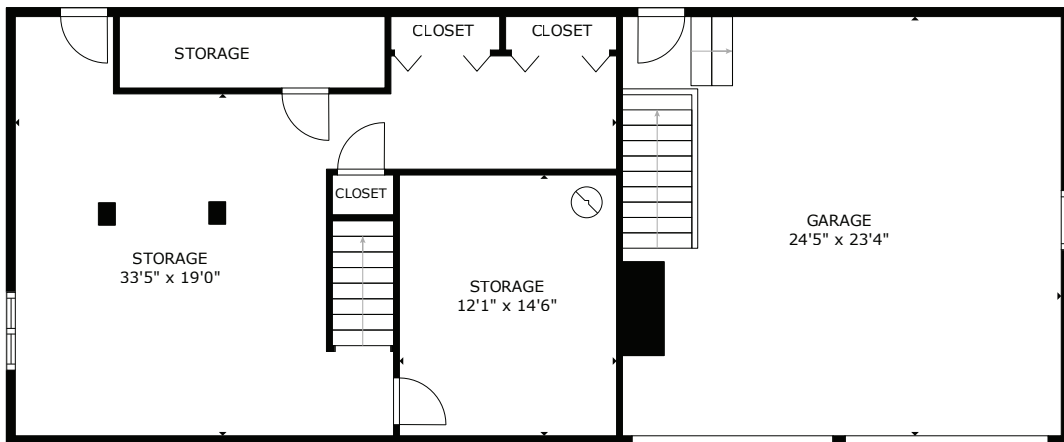

37 Jillson Circle, Milford

GROSS INTERNAL AREA
LOWER LEVEL: 787 sq. ft, MAIN LEVEL: 947 sq. ft
UPPER LEVEL: 963 sq. ft, TOTAL: 2,697 sq. ft
EXCLUDED AREA: GARAGE: 569 sq. ft

SIZES AND DIMENSIONS ARE APPROXIMATE, ACTUAL MAY VARY.