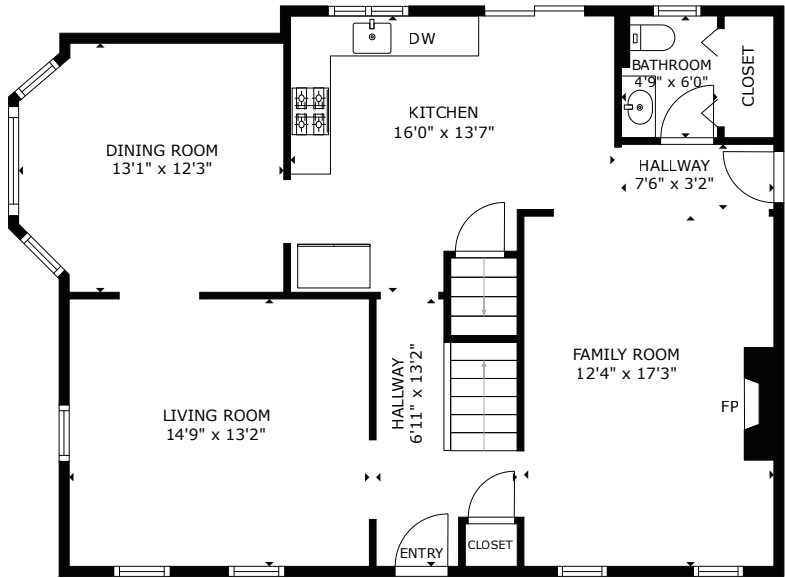

37 Jillson Circle, Milford

GROSS INTERNAL AREA
LOWER LEVEL: 787 sq. ft, MAIN LEVEL: 947 sq. ft
UPPER LEVEL: 963 sq. ft, TOTAL: 2,697 sq. ft
EXCLUDED AREA: GARAGE: 569 sq. ft

SIZES AND DIMENSIONS ARE APPROXIMATE, ACTUAL MAY VARY.