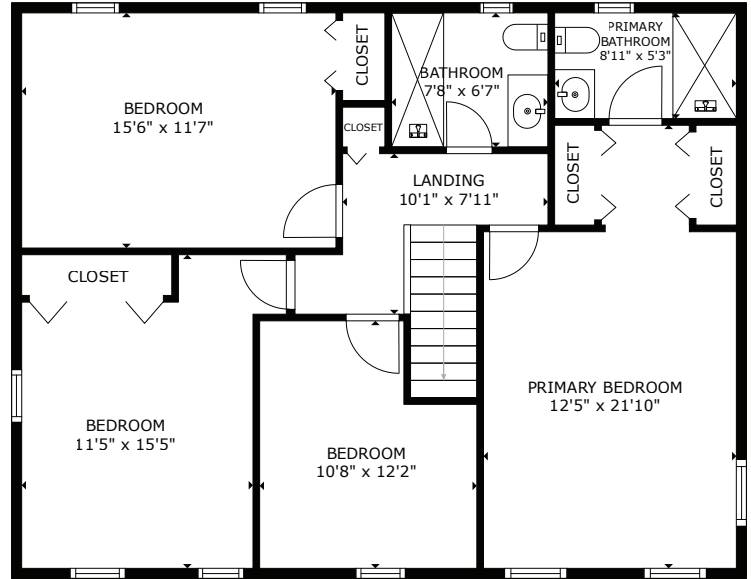

37 Jillson Circle, Milford

GROSS INTERNAL AREA
LOWER LEVEL: 787 sq. ft, MAIN LEVEL: 947 sq. ft
UPPER LEVEL: 963 sq. ft, TOTAL: 2,697 sq. ft
EXCLUDED AREA: GARAGE: 569 sq. ft

SIZES AND DIMENSIONS ARE APPROXIMATE, ACTUAL MAY VARY.